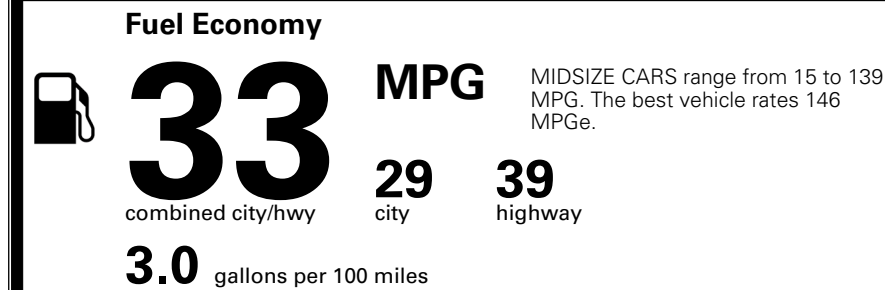

TOTAL MANUFACTURER'S SUGGESTED RETAIL PRICE ▶ \$ 24,935.00

TOTAL ADDITIONAL WEIGHT: 20.7

*Additional terms and conditions apply.
 **Kia Connect may be currently unavailable for some Model Year 2022 and newer vehicles sold or purchased in Massachusetts; please see owners.kia.com for more information.
 NOTE: When you purchase this vehicle, Kia America, Inc. collects personal information you provide to the dealership. For information on our collection and use of personal information and your rights, please see our Privacy Policy on www.kia.com.

EPA DOT Fuel Economy and Environment

Gasoline Vehicle

You save \$1,000
 in fuel costs over 5 years compared to the average new vehicle.

Annual fuel cost \$1,500

Actual results will vary for many reasons, including driving conditions and how you drive and maintain your vehicle. The average new vehicle gets 29 MPG and costs \$8,500 to fuel over 5 years. Cost estimates are based on 15,000 miles per year at \$ 3.30 per gallon. MPGe is miles per gasoline gallon equivalent. Vehicle emissions are a significant cause of climate change and smog.