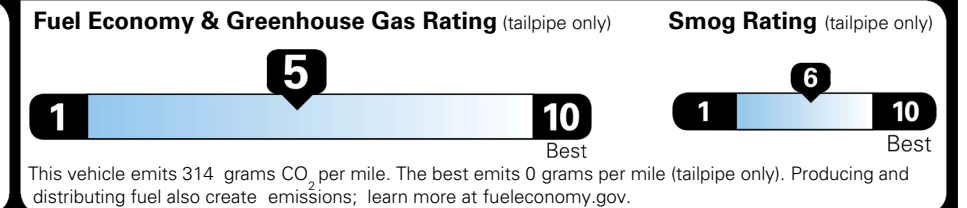

TOTAL ADDITIONAL WEIGHT: 11.4

EPA DOT Fuel Economy and Environment

Gasoline Vehicle

You spend \$250 more in fuel costs over 5 years
 compared to the average new vehicle.

Annual fuel cost \$1,750

Actual results will vary for many reasons, including driving conditions and how you drive and maintain your vehicle. The average new vehicle gets 29 MPG and costs \$8,500 to fuel over 5 years. Cost estimates are based on 15,000 miles per year at \$ 3.30 per gallon. MPGe is miles per gasoline gallon equivalent. Vehicle emissions are a significant cause of climate change and smog.