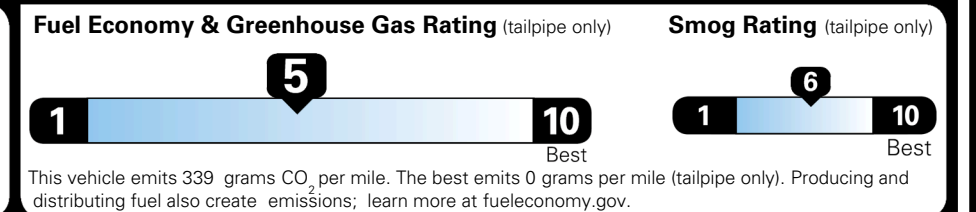

TOTAL ADDITIONAL WEIGHT: 3.8

EPA DOT Fuel Economy and Environment

Gasoline Vehicle

You spend \$1,000 more in fuel costs over 5 years compared to the average new vehicle.

Annual fuel cost \$1,900

Actual results will vary for many reasons, including driving conditions and how you drive and maintain your vehicle. The average new vehicle gets 29 MPG and costs \$8,500 to fuel over 5 years. Cost estimates are based on 15,000 miles per year at \$ 3.30 per gallon. MPGe is miles per gasoline gallon equivalent. Vehicle emissions are a significant cause of climate change and smog.