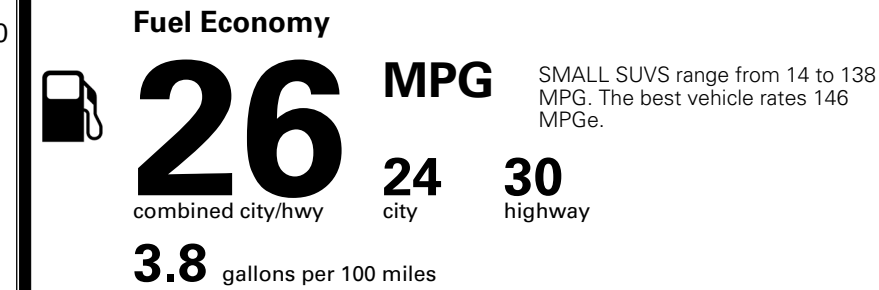

\$110.00

MSRP INCLUDING OPTIONS

\$ 30,700.00

INLAND FREIGHT AND HANDLING

\$ 1,495.00

TOTAL MANUFACTURER'S SUGGESTED RETAIL PRICE ▶

\$ 32,195.00

*Additional terms and conditions apply.
 **Kia Connect may be currently unavailable for some Model Year 2022 and newer vehicles sold or purchased in Massachusetts; please see owners.kia.com for more information.
 NOTE: When you purchase this vehicle, Kia America, Inc. collects personal information you provide to the dealership. For information on our collection and use of personal information and your rights, please see our Privacy Policy on www.kia.com.

TOTAL ADDITIONAL WEIGHT: 3.8

EPA DOT Fuel Economy and Environment

Gasoline Vehicle

You spend \$1,000 more in fuel costs over 5 years compared to the average new vehicle.

Annual fuel cost \$1,900

Actual results will vary for many reasons, including driving conditions and how you drive and maintain your vehicle. The average new vehicle gets 29 MPG and costs \$8,500 to fuel over 5 years. Cost estimates are based on 15,000 miles per year at \$ 3.30 per gallon. MPGe is miles per gasoline gallon equivalent. Vehicle emissions are a significant cause of climate change and smog.