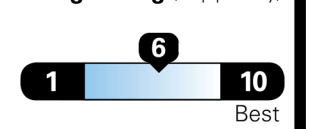

Smog Rating (tailpipe only)

Actual results will vary for many reasons, including driving conditions and how you drive and maintain your vehicle. The average new vehicle gets 29 MPG and costs $8,500 to fuel over 5 years. Cost estimates are based on 15,000 miles per year at $ 3.30 per gallon. MPGe is miles per gasoline gallon equivalent. Vehicle emissions are a significant cause of climate change and smog.

fueleconomy.gov

Calculate personalized estimates and compare vehicles