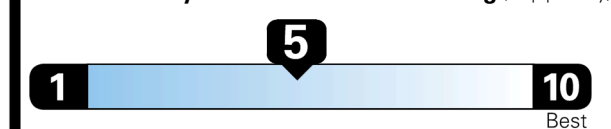

Fuel Economy & Greenhouse Gas Rating (tailpipe only)

This vehicle emits 339 grams CO₂ per mile. The best emits 0 grams per mile (tailpipe only). Producing and distributing fuel also create emissions; learn more at fueleconomy.gov.