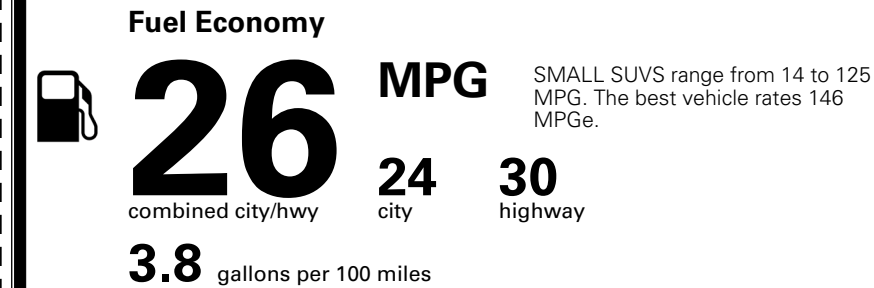

MSRP INCLUDING OPTIONS

\$ 34,075.00

INLAND FREIGHT AND HANDLING

\$ 1,495.00

TOTAL MANUFACTURER'S SUGGESTED RETAIL PRICE ▶

\$ 35,570.00

EPA DOT Fuel Economy and Environment

Gasoline Vehicle