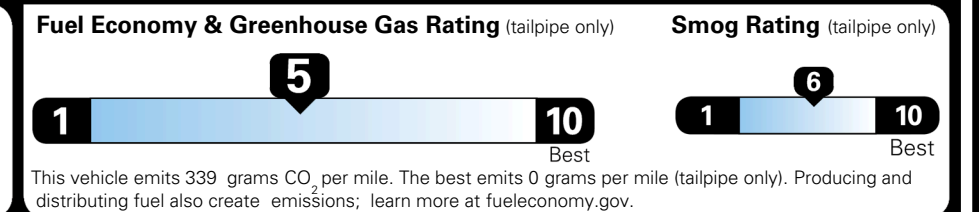

You spend
$1,000
more in fuel costs
over 5 years
compared to the
average new vehicle.

Annual fuel cost
$1,900