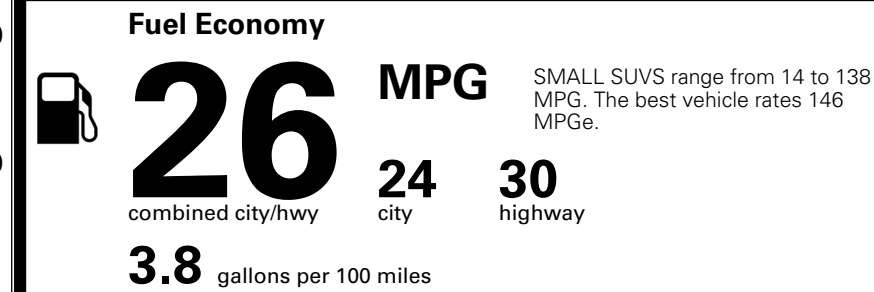

\$ 33,090.00
 \$1,500.00
 \$200.00

MSRP INCLUDING OPTIONS \$ 34,790.00
 INLAND FREIGHT AND HANDLING \$ 1,495.00

TOTAL MANUFACTURER'S SUGGESTED RETAIL PRICE ▶ \$ 36,285.00

EPA DOT Fuel Economy and Environment