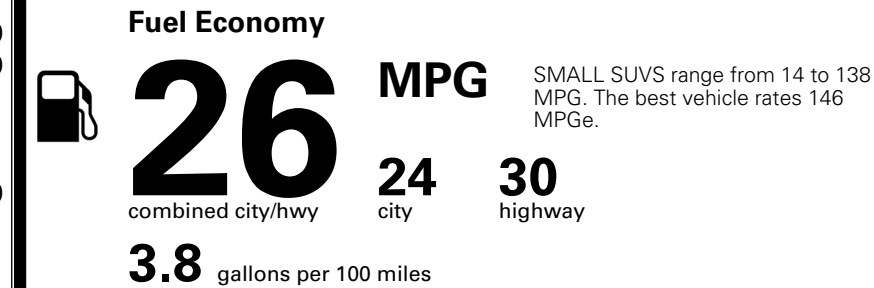

WARRANTY
 10 Year/100,000 Mile Limited Powertrain Warranty
 5 Year/60,000 Mile Limited Basic Warranty
 5 Year/60,000 Mile Roadside Assistance

MANUFACTURER'S SUGGESTED RETAIL PRICE ►

ADDITIONAL INSTALLED EQUIPMENT:
 (In addition to or in place of standard features)
 Glacial White Pearl Paint \$495.00
 X-Line Premium Package \$1,500.00
 - Panoramic Sunroof w/ Power Sunshade
 - Smart Power Liftgate
 - LED Interior Lighting
 Carpeted Floor Mats \$200.00

MSRP INCLUDING OPTIONS \$35,285.00

INLAND FREIGHT AND HANDLING \$1,495.00

TOTAL MANUFACTURER'S SUGGESTED RETAIL PRICE ► \$36,780.00

EPA DOT Fuel Economy and Environment

Gasoline Vehicle

You spend \$1,000 more in fuel costs over 5 years compared to the average new vehicle.