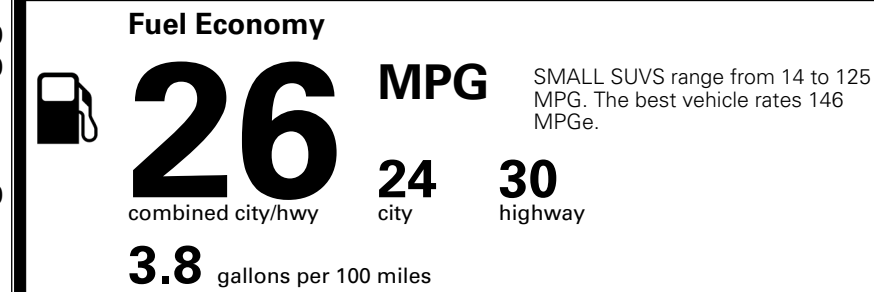

WARRANTY
 10 Year/100,000 Mile Limited Powertrain Warranty
 5 Year/60,000 Mile Limited Basic Warranty
 5 Year/60,000 Mile Roadside Assistance

MANUFACTURER'S SUGGESTED RETAIL PRICE ▶

ADDITIONAL INSTALLED EQUIPMENT:
 (In addition to or in place of standard features)
 Glacial White Pearl Paint \$495.00
 X-Line Premium Package \$1,500.00
 - Panoramic Sunroof w/ Power Sunshade
 - Smart Power Liftgate
 - LED Interior Lighting
 Carpeted Floor Mats \$200.00

MSRP INCLUDING OPTIONS \$35,285.00

INLAND FREIGHT AND HANDLING \$1,495.00

TOTAL MANUFACTURER'S SUGGESTED RETAIL PRICE ▶ \$36,780.00

EPA DOT Fuel Economy and Environment

Gasoline Vehicle

You spend \$1,000 more in fuel costs over 5 years compared to the average new vehicle.