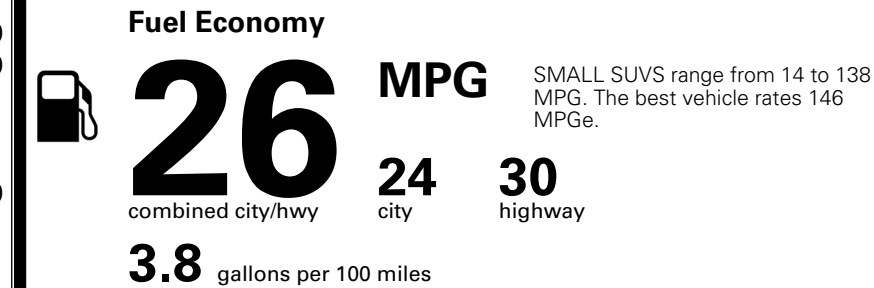

WARRANTY
 10 Year/100,000 Mile Limited Powertrain Warranty
 5 Year/60,000 Mile Limited Basic Warranty
 5 Year/60,000 Mile Roadside Assistance

MANUFACTURER'S SUGGESTED RETAIL PRICE ▶

ADDITIONAL INSTALLED EQUIPMENT:
 (In addition to or in place of standard features)
 Wolf Gray Paint \$495.00
 X-Line Premium Package \$1,500.00
 - Panoramic Sunroof w/ Power Sunshade
 - Smart Power Liftgate
 - LED Interior Lighting
 Carpeted Floor Mats \$200.00

MSRP INCLUDING OPTIONS \$35,285.00

INLAND FREIGHT AND HANDLING \$1,495.00

TOTAL MANUFACTURER'S SUGGESTED RETAIL PRICE ▶ \$36,780.00

EPA DOT Fuel Economy and Environment

Gasoline Vehicle

You spend \$1,000 more in fuel costs over 5 years compared to the average new vehicle.