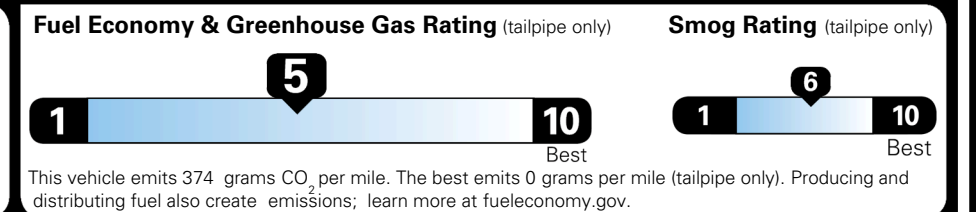

Actual results will vary for many reasons, including driving conditions and how you drive and maintain your vehicle. The average new vehicle gets 29 MPG and costs $8,500 to fuel over 5 years. Cost estimates are based on 15,000 miles per year at $ 3.30 per gallon. MPGe is miles per gasoline gallon equivalent. Vehicle emissions are a significant cause of climate change and smog.

fueleconomy.gov

Calculate personalized estimates and compare vehicles