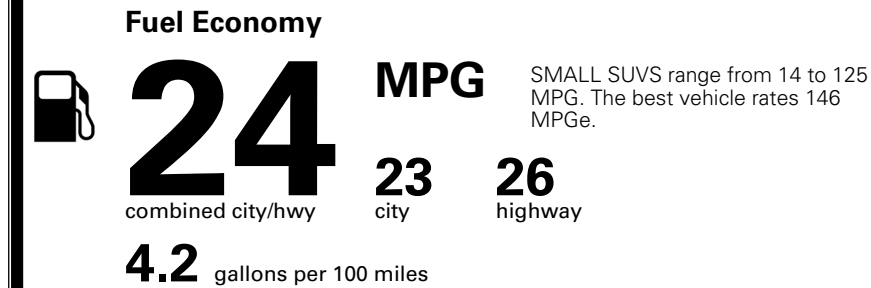

MSRP INCLUDING OPTIONS \$ 40,870.00

INLAND FREIGHT AND HANDLING \$ 1,495.00

TOTAL MANUFACTURER'S SUGGESTED RETAIL PRICE ▶ \$ 42,365.00

TOTAL ADDITIONAL WEIGHT: 11.6

EPA DOT Fuel Economy and Environment

Gasoline Vehicle