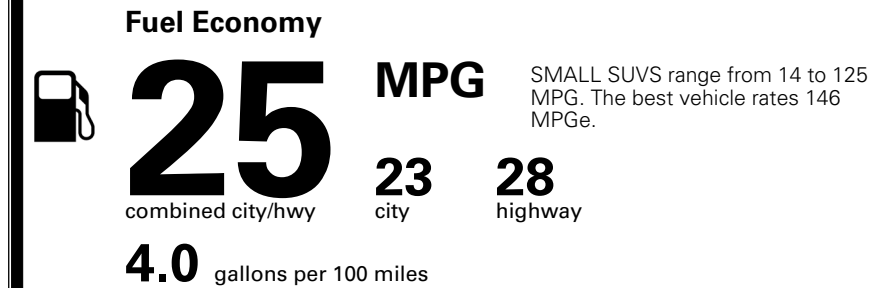

\$ 38,020.00

INLAND FREIGHT AND HANDLING

\$ 1,495.00

TOTAL MANUFACTURER'S SUGGESTED RETAIL PRICE ▶

\$ 39,515.00

*Additional terms and conditions apply.
 **Kia Connect may be currently unavailable for some Model Year 2022 and newer vehicles sold or purchased in Massachusetts; please see owners.kia.com for more information.
 NOTE: When you purchase this vehicle, Kia America, Inc. collects personal information you provide to the dealership. For information on our collection and use of personal information and your rights, please see our Privacy Policy on www.kia.com.

TOTAL ADDITIONAL WEIGHT: 6.6

EPA DOT Fuel Economy and Environment

Gasoline Vehicle

You spend
\$1,500
 more in fuel costs
 over 5 years
 compared to the
 average new vehicle.

Annual fuel cost
\$2,000

Actual results will vary for many reasons, including driving conditions and how you drive and maintain your vehicle. The average new vehicle gets 29 MPG and costs \$8,500 to fuel over 5 years. Cost estimates are based on 15,000 miles per year at \$ 3.30 per gallon. MPGe is miles per gasoline gallon equivalent. Vehicle emissions are a significant cause of climate change and smog.