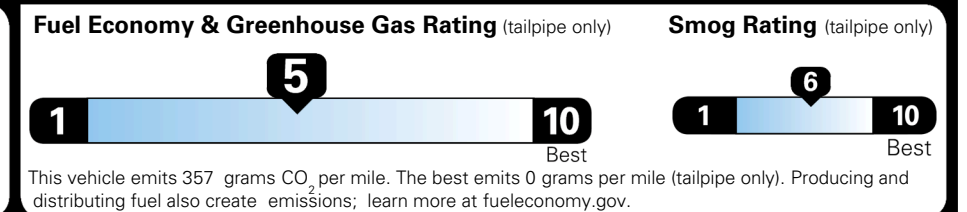

TOTAL ADDITIONAL WEIGHT: 6.6

EPA DOT Fuel Economy and Environment

Gasoline Vehicle

You spend
\$1,500
 more in fuel costs
 over 5 years
 compared to the
 average new vehicle.

Annual fuel cost
\$2,000

Actual results will vary for many reasons, including driving conditions and how you drive and maintain your vehicle. The average new vehicle gets 29 MPG and costs \$8,500 to fuel over 5 years. Cost estimates are based on 15,000 miles per year at \$ 3.30 per gallon. MPGe is miles per gasoline gallon equivalent. Vehicle emissions are a significant cause of climate change and smog.