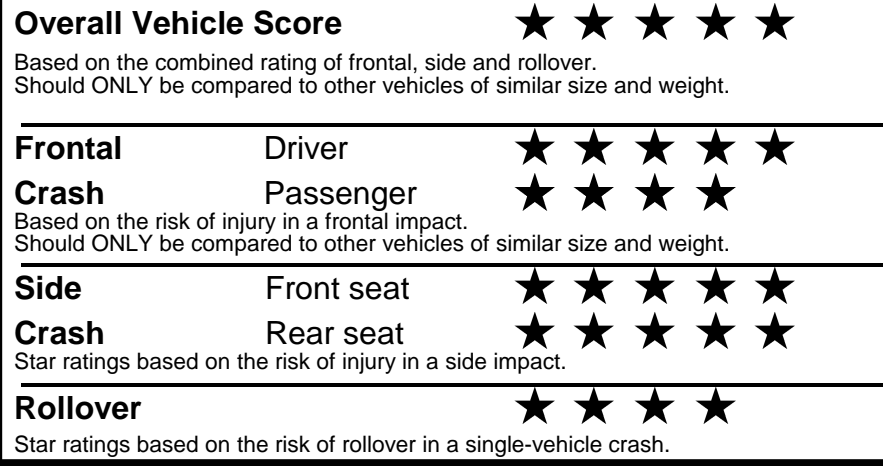

GOVERNMENT 5-STAR SAFETY RATINGS

Star ratings range from 1 to 5 stars (★★★★★) with 5 being the highest.
Source: National Highway Traffic Safety Administration (NHTSA).
www.safercar.gov or 1-888-327-4236

Manufacturer's suggested retail price includes Manufacturer's recommended pre-delivery service. License and title fees, state and local taxes and other dealer installed options and accessories are not included in the manufacturer's suggested retail price.

PARTS CONTENT INFORMATION

FOR VEHICLES IN THIS CAR LINE U.S./CANADIAN PARTS CONTENT: 0 %

MAJOR SOURCES OF FOREIGN PARTS: KOREA: 90%

NOTE: PARTS CONTENT DOES NOT INCLUDE FINAL ASSEMBLY, DISTRIBUTION, OR OTHER NON-PARTS COSTS.

FOR THIS VEHICLE FINAL ASSEMBLY POINT: HWASUNG, KOREA

COUNTRY OF ORIGIN ENGINE (MOTOR): KOREA
TRANSMISSION: KOREA