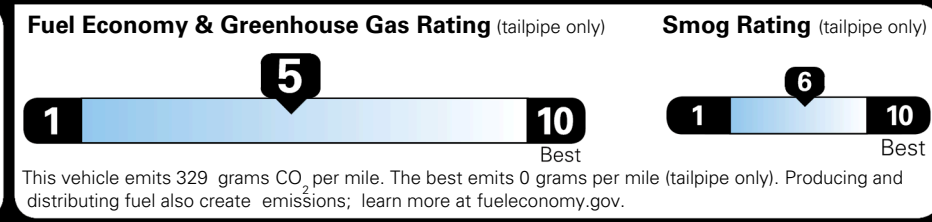

TOTAL ADDITIONAL WEIGHT: 7.3

**EPA DOT Fuel Economy and Environment**

**Gasoline Vehicle**

**You spend \$750 more in fuel costs over 5 years** compared to the average new vehicle.

**Annual fuel cost \$1,850**