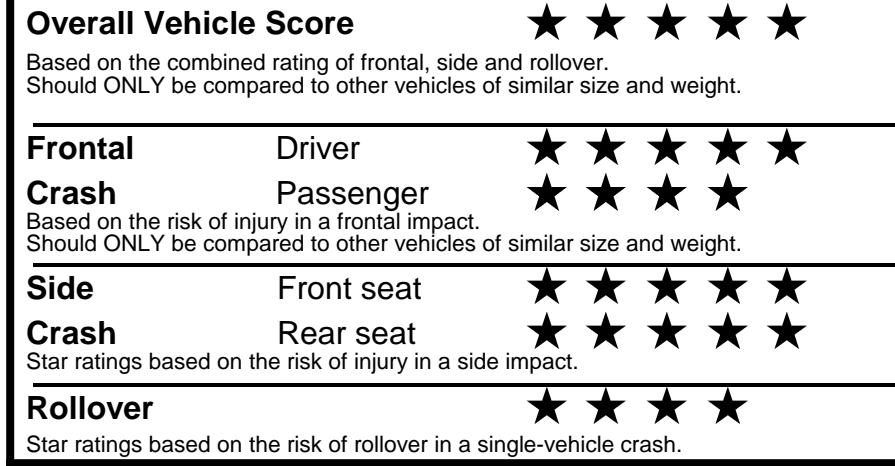

**fueleconomy.gov**  
 Calculate personalized estimates and compare vehicles

Smartphone QR Code

**GOVERNMENT 5-STAR SAFETY RATINGS**

Star ratings range from 1 to 5 stars (★★★★★) with 5 being the highest.  
 Source: National Highway Traffic Safety Administration (NHTSA).  
[www.safercar.gov](http://www.safercar.gov) or 1-888-327-4236