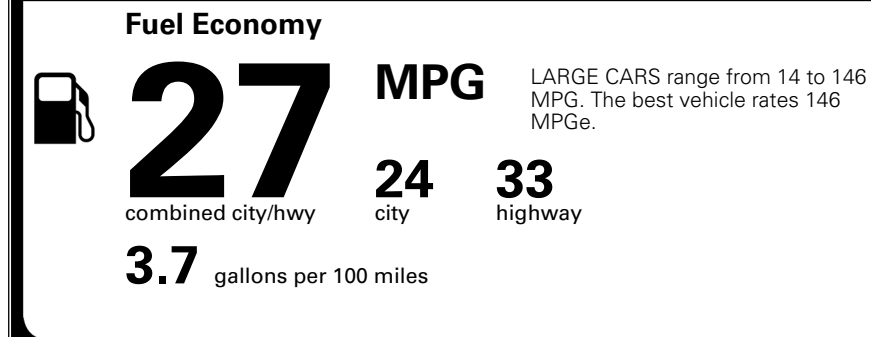

MANUFACTURER'S SUGGESTED RETAIL PRICE ▶ $ 29,990.00

COMPARE GT-LINE AWD FEATURES
Added to/in place of standard GT-Line FWD features
- All-Wheel Drive
- Heated Steering Wheel

ADDITIONAL INSTALLED EQUIPMENT:
(In addition to or in place of standard features)
Carpeted Floor Mats

Included
Included
Included
$200.00

MSRP INCLUDING OPTIONS $ 30,190.00
INLAND FREIGHT AND HANDLING $ 1,195.00
TOTAL MANUFACTURER'S SUGGESTED RETAIL PRICE ▶ $ 31,385.00

TOTAL ADDITIONAL WEIGHT: 7.3

*Additional terms and conditions apply.
**Kia Connect may be currently unavailable for some Model Year 2022 and newer vehicles sold or purchased in Massachusetts; please see owners.kia.com for more information.
NOTE: When you purchase this vehicle, Kia America, Inc. collects personal information you provide to the dealership. For information on our collection and use of personal information and your rights, please see our Privacy Policy on www.kia.com.

EPA DOT Fuel Economy and Environment

Gasoline Vehicle

You spend $750 more in fuel costs over 5 years
compared to the average new vehicle.

Annual fuel cost $1,850