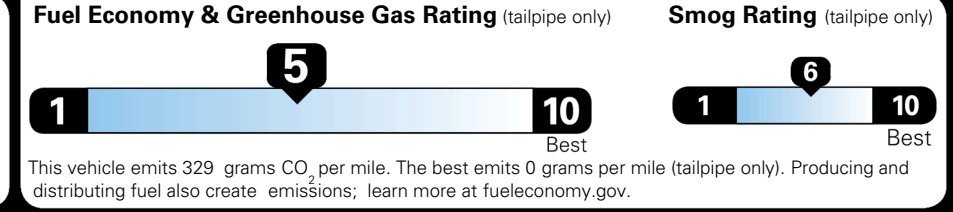

**EPA DOT Fuel Economy and Environment**

**Gasoline Vehicle**

**You spend \$750 more in fuel costs over 5 years**  
 compared to the average new vehicle.

**Annual fuel cost \$1,850**

Actual results will vary for many reasons, including driving conditions and how you drive and maintain your vehicle. The average new vehicle gets 29 MPG and costs \$8,500 to fuel over 5 years. Cost estimates are based on 15,000 miles per year at \$ 3.30 per gallon. MPGe is miles per gasoline gallon equivalent. Vehicle emissions are a significant cause of climate change and smog.