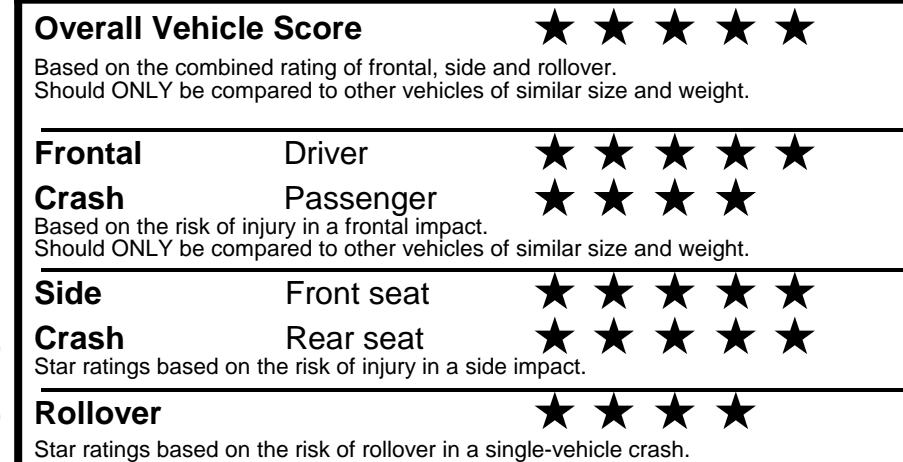

### GOVERNMENT 5-STAR SAFETY RATINGS

Star ratings range from 1 to 5 stars (★★★★★) with 5 being the highest. Source: National Highway Traffic Safety Administration (NHTSA). [www.safercar.gov](http://www.safercar.gov) or 1-888-327-4236