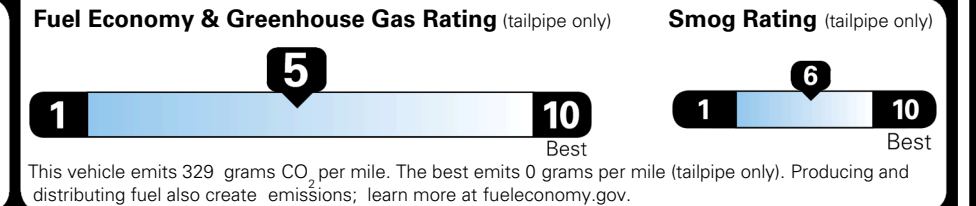

### EPA DOT Fuel Economy and Environment

Gasoline Vehicle

**You spend \$750 more in fuel costs over 5 years** compared to the average new vehicle.

**Annual fuel cost \$1,850**

Actual results will vary for many reasons, including driving conditions and how you drive and maintain your vehicle. The average new vehicle gets 29 MPG and costs \$8,500 to fuel over 5 years. Cost estimates are based on 15,000 miles per year at \$ 3.30 per gallon. MPGe is miles per gasoline gallon equivalent. Vehicle emissions are a significant cause of climate change and smog.