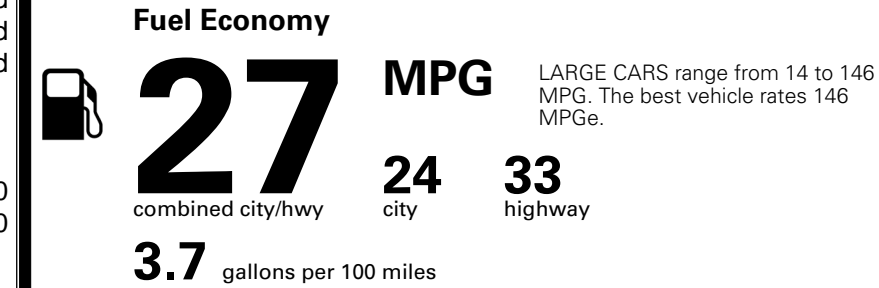

EPA DOT Fuel Economy and Environment

Gasoline Vehicle

You spend $750 more in fuel costs over 5 years compared to the average new vehicle.

Annual fuel cost $1,850