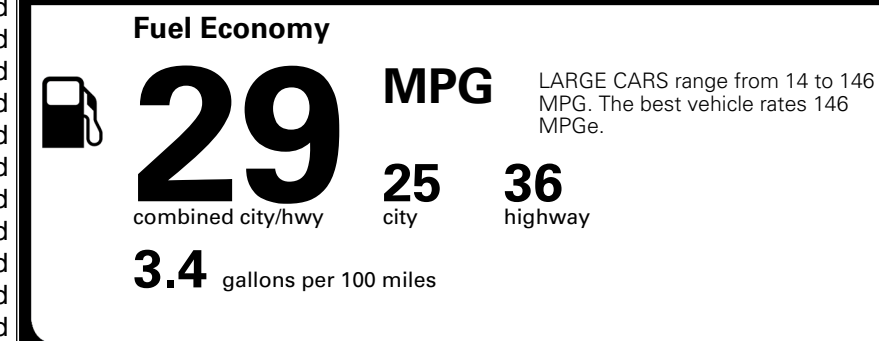

\$ 1,195.00

TOTAL MANUFACTURER'S SUGGESTED RETAIL PRICE ▶

\$ 30,480.00

TOTAL ADDITIONAL WEIGHT: 7.3

EPA DOT Fuel Economy and Environment

Gasoline Vehicle

You save \$0
 in fuel costs over 5 years compared to the average new vehicle.