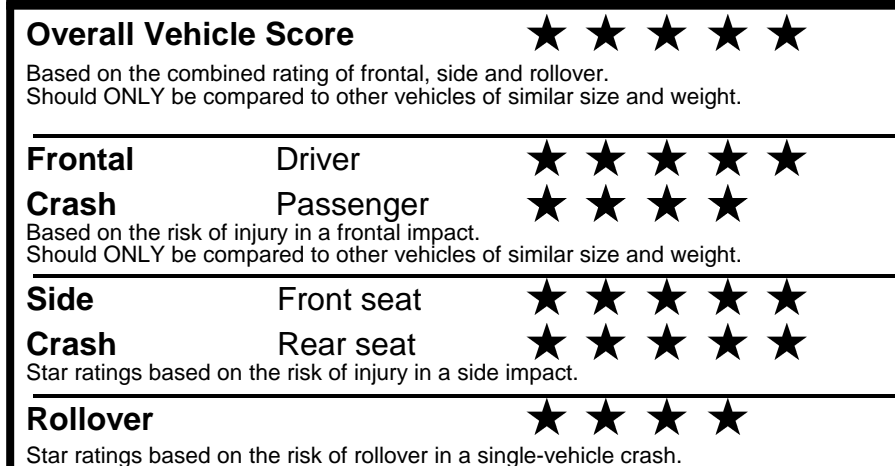

GOVERNMENT 5-STAR SAFETY RATINGS

PARTS CONTENT INFORMATION

FOR VEHICLES IN THIS CAR LINE U.S./CANADIAN PARTS CONTENT: 0 %

MAJOR SOURCES OF FOREIGN PARTS: KOREA: 90%

NOTE: PARTS CONTENT DOES NOT INCLUDE FINAL ASSEMBLY, DISTRIBUTION, OR OTHER NON-PARTS COSTS.

Star ratings range from 1 to 5 stars (★★★★★) with 5 being the highest. Source: National Highway Traffic Safety Administration (NHTSA). www.safercar.gov or 1-888-327-4236

FOR THIS VEHICLE FINAL ASSEMBLY POINT: HWASUNG, KOREA

COUNTRY OF ORIGIN ENGINE (MOTOR): KOREA

TRANSMISSION: KOREA

*Additional terms and conditions apply.
**Kia Connect may be currently unavailable for some Model Year 2022 and newer vehicles sold or purchased in Massachusetts; please see owners.kia.com for more information.
NOTE: When you purchase this vehicle, Kia America, Inc. collects personal information you provide to the dealership. For information on our collection and use of personal information and your rights, please see our Privacy Policy on www.kia.com.

Manufacturer's suggested retail price includes Manufacturer's recommended pre-delivery service. License and title fees, state and local taxes and other dealer installed options and accessories are not included in the manufacturer's suggested retail price.