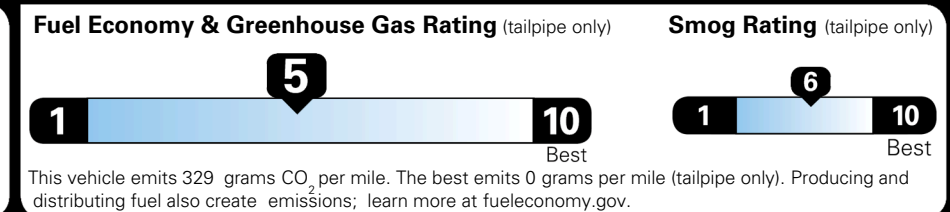

Actual results will vary for many reasons, including driving conditions and how you drive and maintain your vehicle. The average new vehicle gets 29 MPG and costs $8,500 to fuel over 5 years. Cost estimates are based on 15,000 miles per year at $ 3.30 per gallon. MPGe is miles per gasoline gallon equivalent. Vehicle emissions are a significant cause of climate change and smog.

fueleconomy.gov
Calculate personalized estimates and compare vehicles

Smartphone QR Code