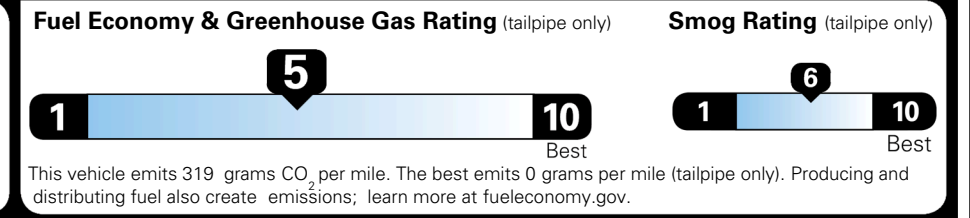

Actual results will vary for many reasons, including driving conditions and how you drive and maintain your vehicle. The average new vehicle gets 29 MPG and costs $8,000 to fuel over 5 years. Cost estimates are based on 15,000 miles per year at $ 3.10 per gallon. MPGe is miles per gasoline gallon equivalent. Vehicle emissions are a significant cause of climate change and smog.

fueleconomy.gov

Calculate personalized estimates and compare vehicles

GOVERNMENT 5-STAR SAFETY RATINGS

Overall Vehicle Score	Not Rated	
Based on the combined rating of frontal, side and rollover. Should ONLY be compared to other vehicles of similar size and weight.		
Frontal	Driver	Not Rated
Crash	Passenger	Not Rated
Based on the risk of injury in a frontal impact. Should ONLY be compared to other vehicles of similar size and weight.		
Side	Front seat	Not Rated
Crash	Rear seat	Not Rated
Star ratings based on the risk of injury in a side impact.		
Rollover	Not Rated	
Star ratings based on the risk of rollover in a single-vehicle crash.		

Star ratings range from 1 to 5 stars (★★★★★) with 5 being the highest.
Source: National Highway Traffic Safety Administration (NHTSA).
www.safercar.gov or 1-888-327-4236

Manufacturer's suggested retail price includes Manufacturer's recommended pre-delivery service. License and title fees, state and local taxes and other dealer installed options and accessories are not included in the manufacturer's suggested retail price.

PARTS CONTENT INFORMATION

FOR VEHICLES IN THIS CAR LINE U.S./CANADIAN PARTS CONTENT: 0 %

MAJOR SOURCES OF FOREIGN PARTS: KOREA: 90%

NOTE: PARTS CONTENT DOES NOT INCLUDE FINAL ASSEMBLY, DISTRIBUTION, OR OTHER NON-PARTS COSTS.

FOR THIS VEHICLE FINAL ASSEMBLY POINT: GWANGJU, KOREA

COUNTRY OF ORIGIN ENGINE (MOTOR): KOREA

TRANSMISSION: KOREA