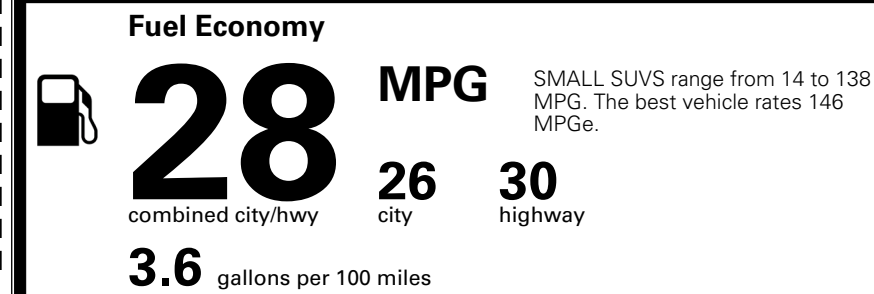

\$ 30,090.00

Included
 Included
 Included
 Included
 Included
 Included
 Included
 Included

\$200.00

\$ 30,290.00

\$ 1,495.00

\$ 31,785.00

EPA DOT Fuel Economy and Environment

Gasoline Vehicle