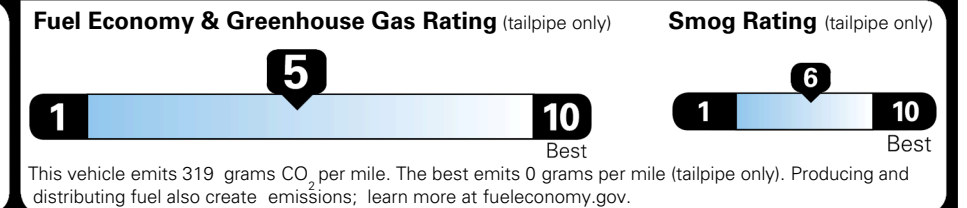

TOTAL ADDITIONAL WEIGHT: 13.1

EPA DOT Fuel Economy and Environment

Gasoline Vehicle

You spend \$250 more in fuel costs over 5 years compared to the average new vehicle.

Annual fuel cost \$1,650

Actual results will vary for many reasons, including driving conditions and how you drive and maintain your vehicle. The average new vehicle gets 29 MPG and costs \$8,000 to fuel over 5 years. Cost estimates are based on 15,000 miles per year at \$ 3.10 per gallon. MPGe is miles per gasoline gallon equivalent. Vehicle emissions are a significant cause of climate change and smog.