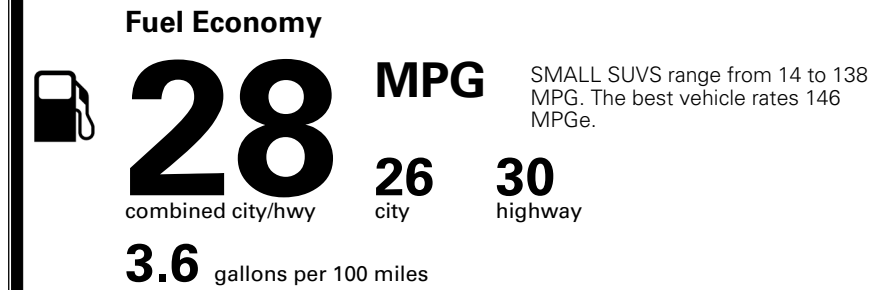

\$ 28,290.00

INLAND FREIGHT AND HANDLING

\$ 1,495.00

TOTAL MANUFACTURER'S SUGGESTED RETAIL PRICE ▶

\$ 29,785.00

*Additional terms and conditions apply.
 **Kia Connect may be currently unavailable for some Model Year 2022 and newer vehicles sold or purchased in Massachusetts; please see owners.kia.com for more information.
 NOTE: When you purchase this vehicle, Kia America, Inc. collects personal information you provide to the dealership. For information on our collection and use of personal information and your rights, please see our Privacy Policy on www.kia.com.

TOTAL ADDITIONAL WEIGHT: 13.1

EPA DOT Fuel Economy and Environment

Gasoline Vehicle

You spend \$250 more in fuel costs over 5 years compared to the average new vehicle.

Annual fuel cost \$1,650

Actual results will vary for many reasons, including driving conditions and how you drive and maintain your vehicle. The average new vehicle gets 29 MPG and costs \$8,000 to fuel over 5 years. Cost estimates are based on 15,000 miles per year at \$ 3.10 per gallon. MPGe is miles per gasoline gallon equivalent. Vehicle emissions are a significant cause of climate change and smog.