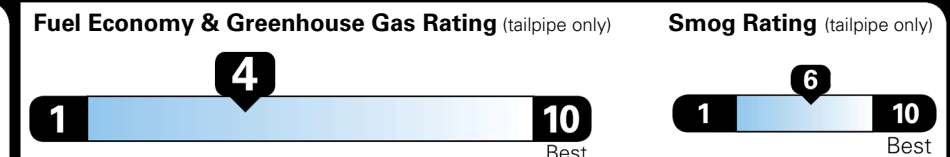

This vehicle emits 428 grams CO₂ per mile. The best emits 0 grams per mile (tailpipe only). Producing and distributing fuel also create emissions; learn more at fueleconomy.gov.

Actual results will vary for many reasons, including driving conditions and how you drive and maintain your vehicle. The average new vehicle gets 29 MPG and costs $8,500 to fuel over 5 years. Cost estimates are based on 15,000 miles per year at $ 3.30 per gallon. MPGe is miles per gasoline gallon equivalent. Vehicle emissions are a significant cause of climate change and smog.

fueleconomy.gov

Calculate personalized estimates and compare vehicles

GOVERNMENT 5-STAR SAFETY RATINGS

PARTS CONTENT INFORMATION

Overall Vehicle Score		Not Rated
Frontal	Driver	★★★★★
Crash	Passenger	★★★★
Side	Front seat	Not Rated
Crash	Rear seat	Not Rated
Rollover		★★★★

Star ratings range from 1 to 5 stars (★★★★★) with 5 being the highest. Source: National Highway Traffic Safety Administration (NHTSA). www.safercar.gov or 1-888-327-4236

Manufacturer's suggested retail price includes Manufacturer's recommended pre-delivery service. License and title fees, state and local taxes and other dealer installed options and accessories are not included in the manufacturer's suggested retail price.

FOR VEHICLES IN THIS CAR LINE U.S./CANADIAN PARTS CONTENT: 2 %

MAJOR SOURCES OF FOREIGN PARTS: KOREA: 95%

NOTE: PARTS CONTENT DOES NOT INCLUDE FINAL ASSEMBLY, DISTRIBUTION, OR OTHER NON-PARTS COSTS.

FOR THIS VEHICLE FINAL ASSEMBLY POINT: GWANGMYEONG, KOREA

COUNTRY OF ORIGIN ENGINE (MOTOR): KOREA
TRANSMISSION: KOREA