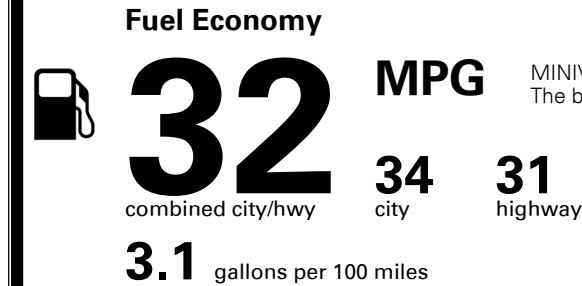

EPA DOT Fuel Economy and Environment

Gasoline Vehicle

MINIVANS range from 20 to 83 MPG. The best vehicle rates 146 MPGe.

You save $750
in fuel costs over 5 years compared to the average new vehicle.

Annual fuel cost
$1,550