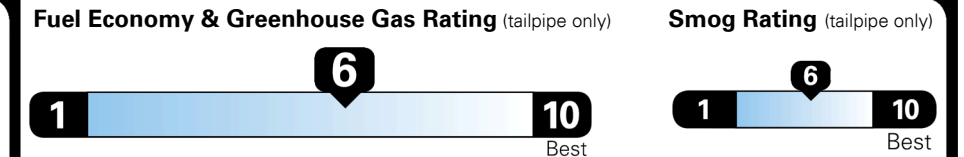

This vehicle emits 275 grams CO₂ per mile. The best emits 0 grams per mile (tailpipe only). Producing and distributing fuel also create emissions; learn more at fueleconomy.gov.

Actual results will vary for many reasons, including driving conditions and how you drive and maintain your vehicle. The average new vehicle gets 29 MPG and costs $8,500 to fuel over 5 years. Cost estimates are based on 15,000 miles per year at $ 3.30 per gallon. MPGe is miles per gasoline gallon equivalent. Vehicle emissions are a significant cause of climate change and smog.

fueleconomy.gov

Calculate personalized estimates and compare vehicles

GOVERNMENT 5-STAR SAFETY RATINGS

Overall Vehicle Score	Not Rated
Based on the combined rating of frontal, side and rollover. Should ONLY be compared to other vehicles of similar size and weight.	
Frontal	Driver ★ ★ ★ ★ ★
Crash	Passenger ★ ★ ★ ★
Based on the risk of injury in a frontal impact. Should ONLY be compared to other vehicles of similar size and weight.	
Side	Front seat Not Rated
Crash	Rear seat Not Rated
Star ratings based on the risk of injury in a side impact.	
Rollover	★ ★ ★ ★
Star ratings based on the risk of rollover in a single-vehicle crash.	

Star ratings range from 1 to 5 stars (★★★★★) with 5 being the highest.
Source: National Highway Traffic Safety Administration (NHTSA).
www.safercar.gov or 1-888-327-4236

Manufacturer's suggested retail price includes Manufacturer's recommended pre-delivery service. License and title fees, state and local taxes and other dealer installed options and accessories are not included in the manufacturer's suggested retail price.

PARTS CONTENT INFORMATION

FOR VEHICLES IN THIS CAR LINE U.S./CANADIAN PARTS CONTENT: 2 %

MAJOR SOURCES OF FOREIGN PARTS: KOREA: 90%

NOTE: PARTS CONTENT DOES NOT INCLUDE FINAL ASSEMBLY, DISTRIBUTION, OR OTHER NON-PARTS COSTS.

FOR THIS VEHICLE FINAL ASSEMBLY POINT: GWANGMYEONG, KOREA

COUNTRY OF ORIGIN

ENGINE (MOTOR): KOREA

TRANSMISSION: KOREA