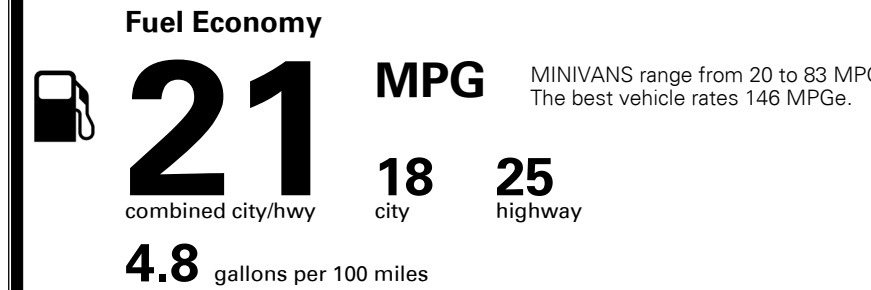

EPA DOT Fuel Economy and Environment

Gasoline Vehicle

You spend
$3,250
more in fuel costs
over 5 years
compared to the
average new vehicle.

Annual fuel cost
$2,350