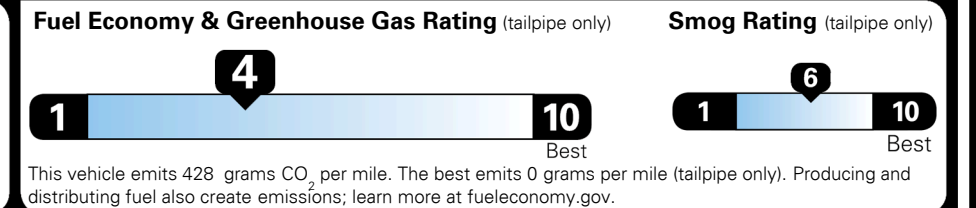

EPA DOT Fuel Economy and Environment

Gasoline Vehicle

You spend \$3,250 more in fuel costs over 5 years compared to the average new vehicle.

Annual fuel cost \$2,350

Actual results will vary for many reasons, including driving conditions and how you drive and maintain your vehicle. The average new vehicle gets 29 MPG and costs \$8,500 to fuel over 5 years. Cost estimates are based on 15,000 miles per year at \$ 3.30 per gallon. MPGe is miles per gasoline gallon equivalent. Vehicle emissions are a significant cause of climate change and smog.